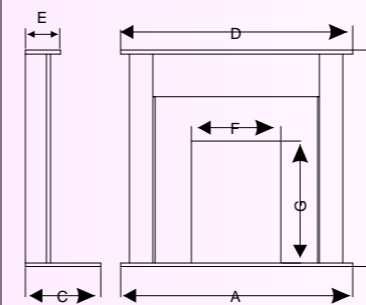

Cosgrove fireplaces are available in Petite or Standard Size variants. Refer to size chart opposite for details.

Fire surround dimensions - MM							
Model	A	B	C	D	E	F	G
Cosgrove	1210	1084	350	1210	195	420	570
Cosgrove petite	1055	1084	350	1255	195	420	570
Rochford	1090	1016	355	1090	165	420	570
Viscount	1205	1116	325	1210	170	420	570