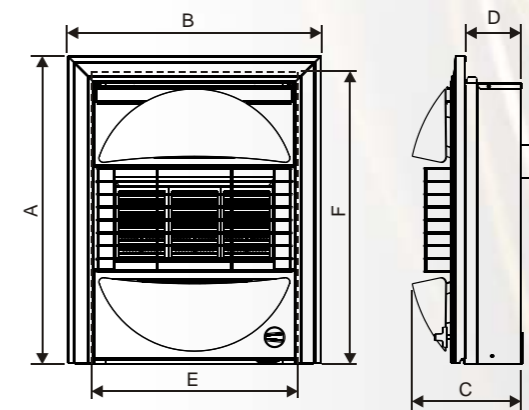

Manufactured in the UK to the latest European Standards the Modena is supplied as a total heat solution with suitable flue kit.

Model	Inset Dimensions					
	A	B	C	D	E	F
Modena - All Models	598	492	210	102	440	560